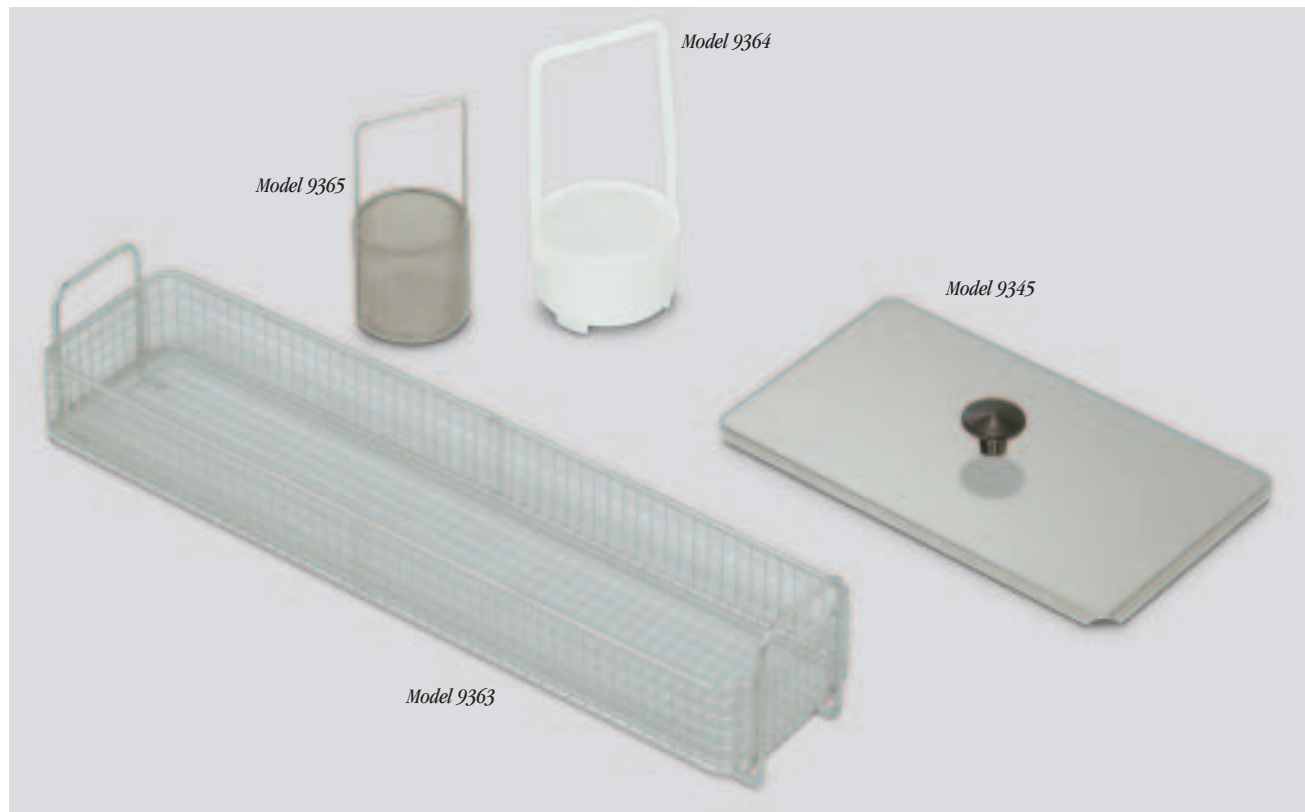

Aquawave™ Accessories

Model 9368